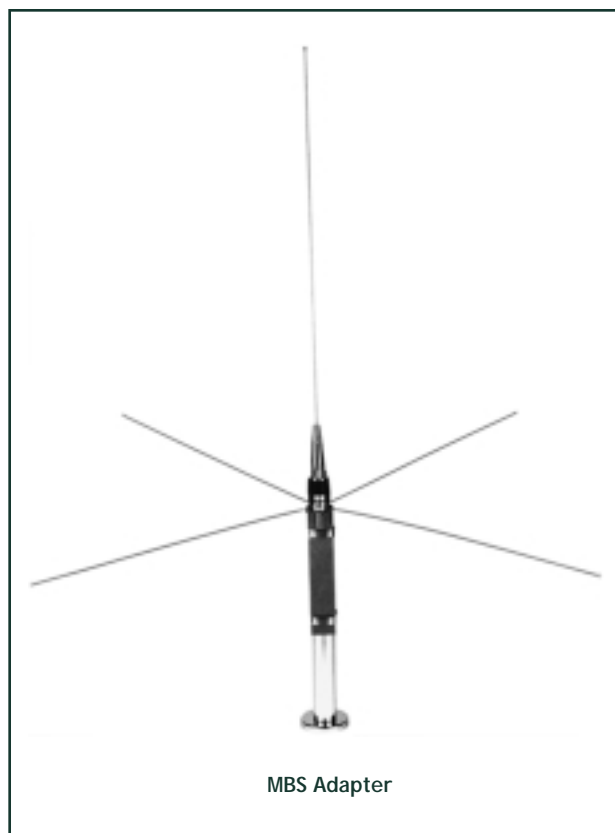

MBS Series Base Station Adapters

The MBS VHF/UHF/800 MHz series is ideal for temporary installations. The MBS adapter allows a mobile VHF, UHF or 800 MHz antenna to be used as a base station. By providing radials, the antenna can be used in areas where a ground plane is not available.

Features

- Will accept any antenna that utilizes 1-1/8" -18 thread mounts
- Mounts on 1" - 1.75" outside diameter masts
- Converts any 136-940 MHz mobile antenna into a base station

General Specifications:

Construction Material:

Stainless steel

Hardware:

Stainless steel

Termination:

MBS: SO-239

MBSN: N female

MBS UHF: N female

MBS800: N female

800/900 MHz/UHF/VHF

Electrical Specifications

Model #	Frequency Range	Factory Tuned Frequency	Gain	Bandwidth @1.5:1 VSWR	Insertion Loss @ Highest Frequency	Maximum Power	List Price
MBS	132-512 MHz	Dependent upon the antenna			.1 dB	200 Watts	$29.00
MBSN	132-512 MHz	Dependent upon the antenna			.1 dB	200 Watts	$32.00
MBSUHF	406-512 MHz	Dependent upon the antenna			.1 dB	200 Watts	$29.00
MBS800	806-940 MHz	Dependent upon the antenna			.2 dB	100 Watts	$29.00

Antenna is not included